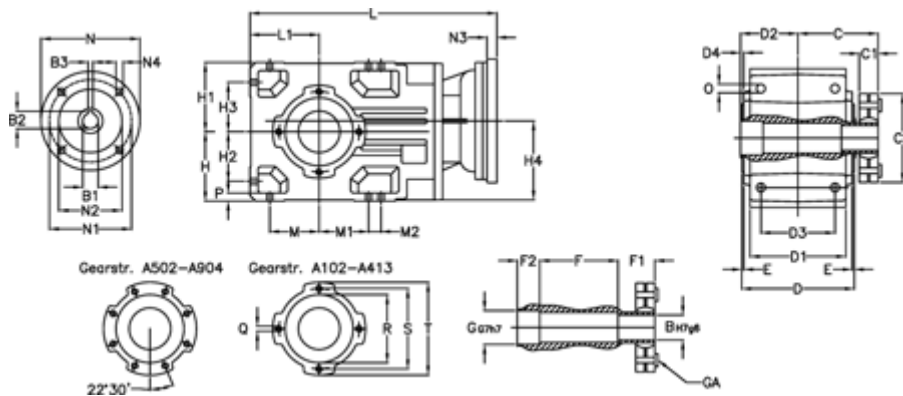

Data Sheet

Article number: 29600202925225
 Description: Bevel helical gearbox
 A202US-29,2-P71B5

Measures

B = 30	D1 = 110	F2 = 36	L = 306.0	N3 = -
B1 = 14	D2 = 60	G = 32	L1 = 80	N4 = M8x16
B2 = 16.3	D3 = 90	GA = 14,5 NM	M = 60.0	O = 9.5
B3 = 5	d4 = 4.5	H = 80	M1 = 60.0	P = 9
C = 89.5	Description = A202US-xx-P71 B5	H1 = 80	M2 = -	Q = M8x15
C1 = 23	E = 3.0	H2 = 60.0	N = 160	R = 95
C2 = 72.0	F = 77.5	H3 = 60.0	N1 = 130	S = 115
D = 136	F1 = 36.0	H4 = 93.0	N2 = 110	T = 140